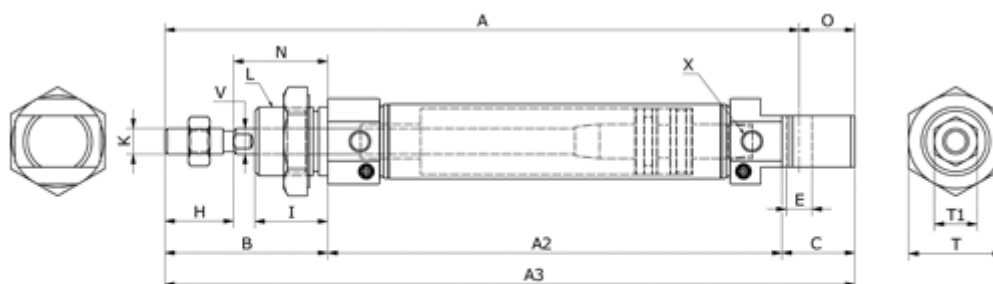

# Data Sheet

Article number: 58MIC25S0075CAG

Description: Cylinder MIC-25x75-S-CA-G, Ø25x75  
Double acting with cushin type - port 1/8"

## Measures

A	= 126	I	= 22	V = 10
A2	= 65	K	= M10x1,25	X = 1/8"
A3	= 137	L	= M22x1,5	
B	= 50	N	= 28	
Bore diameter	= 25	O	= 11	
C	= 22	Stroke	= 75	
E	= 8	T	= 17	
HS	= 22	T1	= 29	